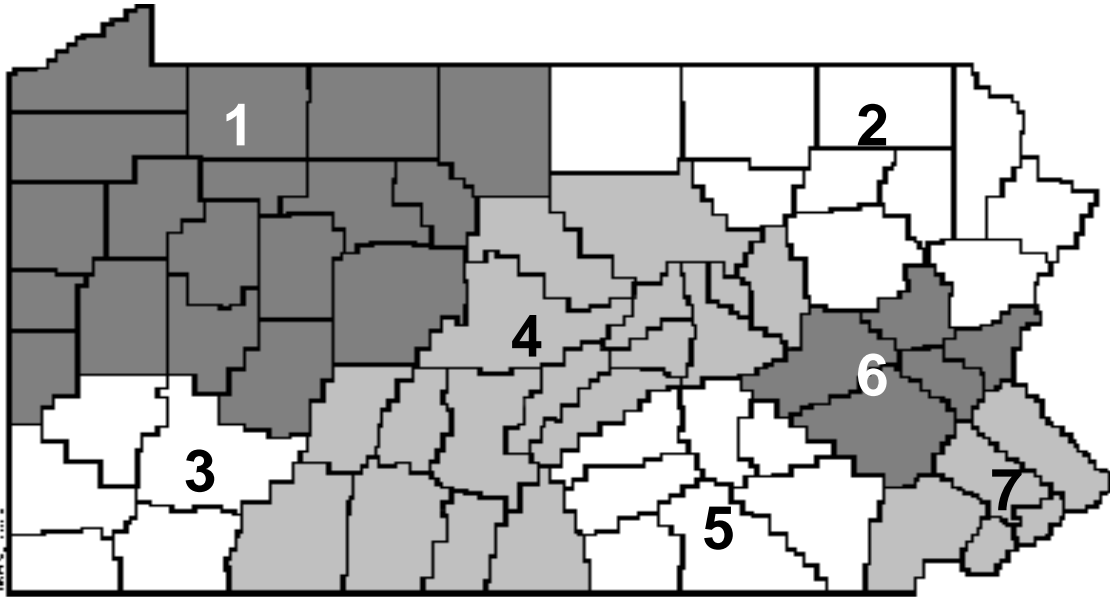

CTF REGIONS

BY COUNTY

REGION 1

Armstrong
Beaver
Butler
Cameron
Clarion
Clearfield
Crawford
Elk
Erie
Forest
Indiana
Jefferson
Lawrence
McKean
Mercer
Potter
Venango
Warren

REGION 2

Bradford
Lackawanna
Luzerne
Monroe
Pike
Sullivan
Susquehanna
Tioga
Wayne
Wyoming

REGION 3

Allegheny
Fayette
Greene
Washington
Westmoreland

REGION 4

Bedford
Blair
Cambria
Centre
Clinton
Columbia
Franklin
Fulton
Huntingdon
Juniata
Lycoming
Mifflin
Montour
Northumberland
Snyder
Somerset
Union

REGION 5

Adams
Cumberland
Dauphin
Lancaster
Lebanon
Perry
York

REGION 6

Berks
Carbon
Lehigh
Northampton
Schuylkill

REGION 7

Bucks
Chester
Delaware
Montgomery
Philadelphia